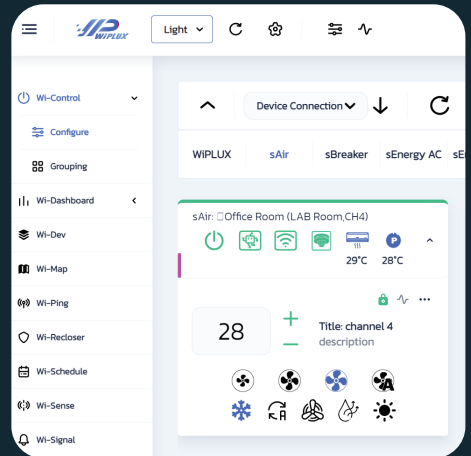

Airconet on WiPLUX Platform

Intellect Network Web Co., Ltd.
9 Ramkhamhaeng43 Huamak Bangkok
Bangkok 10240 Thailand
www.wiplux.com
(+66) 081 309 9929, (+66) 02 718 8924