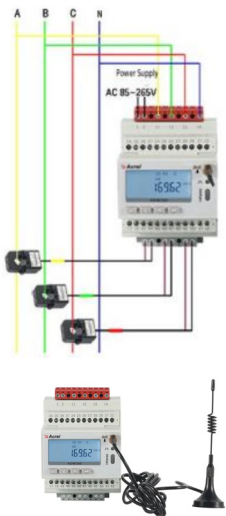

Acrel DTSD1352-4S, ADW300

AKH-0.66

Rogowski Coil

ADW300
(1 Ch)

DTSD1352-4S
(4 Ch)

01

Power Meter

for Base Station use to 3 phase power measurement

02

Communication

RS485 interface

03

Wi-Control: Configure,
Wi-Dashboard: Co-Realtime,
Consumption

Monitored in real-time and consumption data.

DSTD1352-4S or ADW300 and AKH-0.66 or Rogowski coil

1 Channel with
AKH-0.66 or Rogowski Coil

4 Channel with
AKH-0.66

Wi-Control: Configure
Wi-Dashboard: Co-Realtime, Consumption

Excel, CSV, PDF,
PNG, JPG

www.wiplux.com

Follow Us :

Intellect Network Web Co., Ltd.

9 Ramkhamhaeng43 Huamak Bangkapi
Bangkok 10240 Thailand