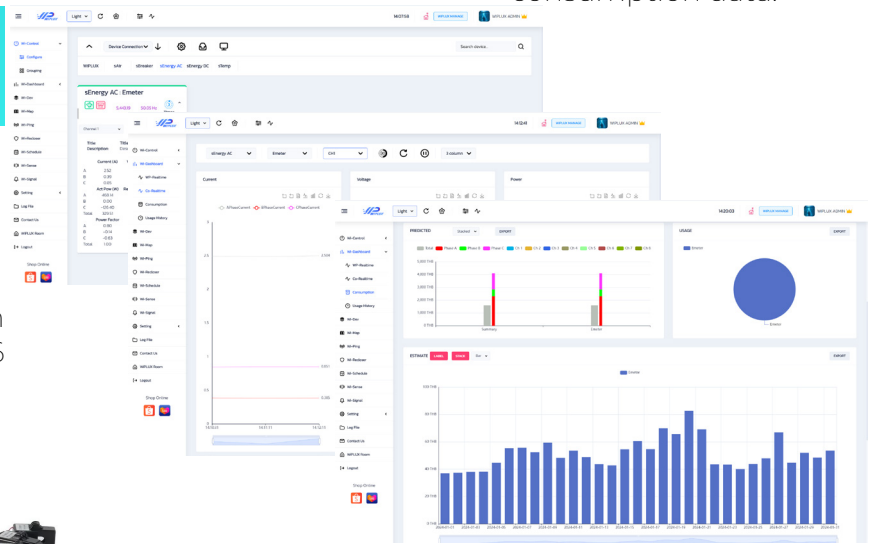

Acrel DTSD1352-4S, ADW300

01

Power Meter

for Base Station use to 3 phase power measurement

02

Communication

RS485 interface

03

Wi-Control: Configure,
Wi-Dashboard: Co-Realtime,
Consumption

Monitored in real-time and consumption data.

DSTD1352-4S or ADW300 and AKH-0.66 or Rogowski coil

1 Channel with
AKH-0.66 or Rogowski Coil

4 Channel with
AKH-0.66

Wi-Control: Configure
Wi-Dashboard: Co-Realtime, Consumption

Excel, CSV, PDF,
PNG, JPG

www.wiplux.com

Follow Us :

Intellect Network Web Co., Ltd.

9 Ramkhamhaeng43 Huamak Bangkapi
Bangkok 10240 Thailand

www.wiplux.com

(+66) 081 309 9929, (+66) 02 718 8924