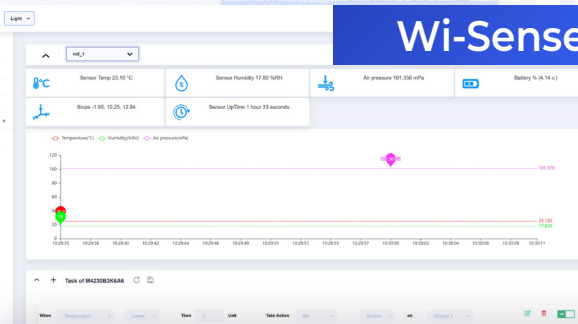

Wi-Sense

Intellect Network Web Co., Ltd.

9 Ramkhamhaeng43 Huamak Bangkok
Bangkok 10240 Thailand

www.wiplux.com

(+66) 081 309 9929, (+66) 02 718 8924

Follow Us :