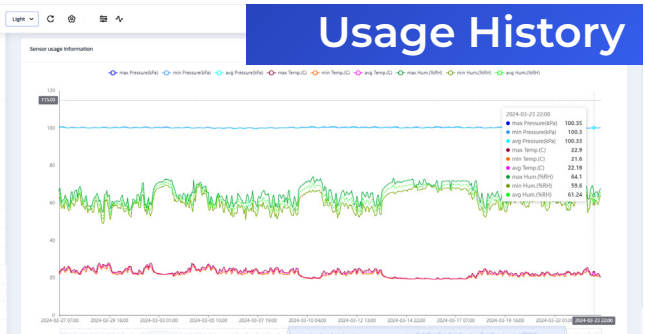

Usage History